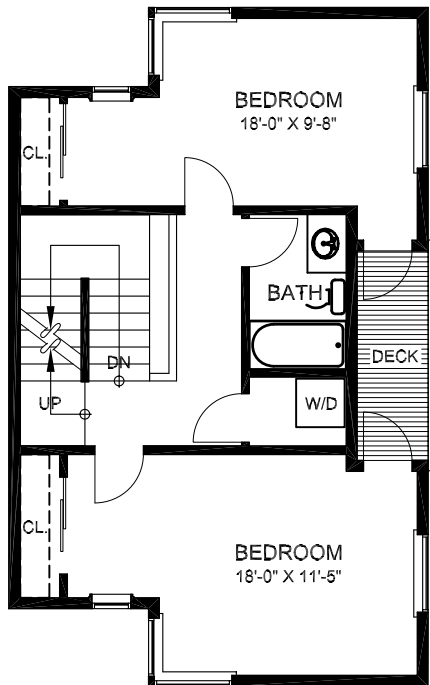

**GROUND FLOOR PLAN**

**FIRST FLOOR PLAN**

**SECOND FLOOR PLAN**

**THIRD FLOOR PLAN**

**5922 C CALIFORNIA AVENUE SW, SEATTLE, WA 98116**  
**1,812 SQ. FT.**