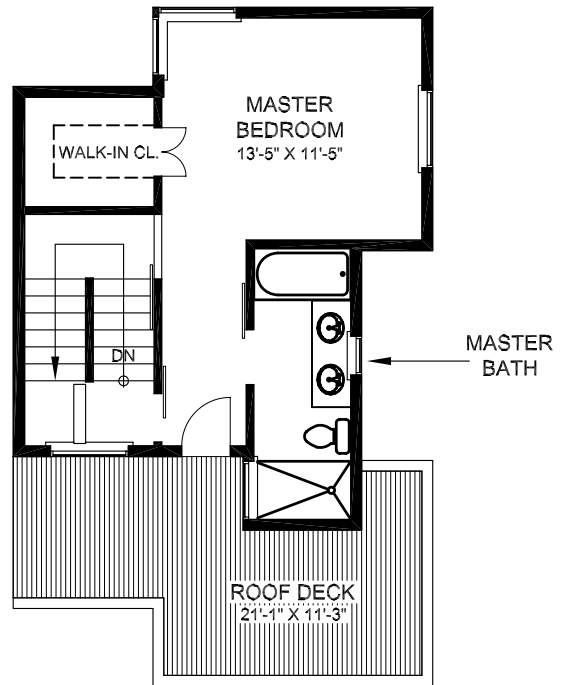

**GROUND FLOOR PLAN**

**FIRST FLOOR PLAN**

**SECOND FLOOR PLAN**

**THIRD FLOOR PLAN**

**5922 C CALIFORNIA AVENUE SW, SEATTLE, WA 98116**  
**1,812 SQ. FT.**