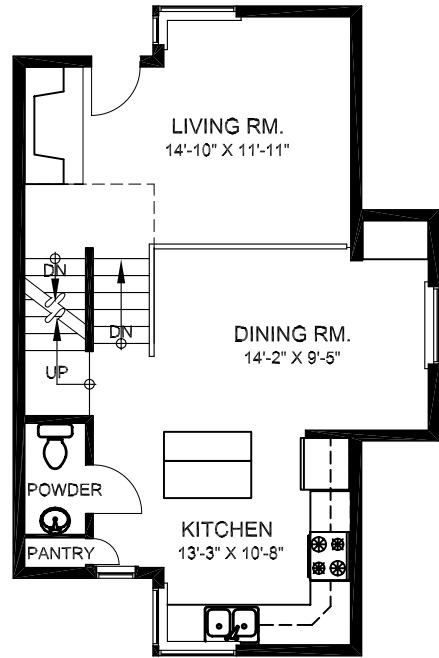

**GROUND FLOOR PLAN**

**FIRST FLOOR PLAN**

**SECOND FLOOR PLAN**

**THIRD FLOOR PLAN**

**5922 C CALIFORNIA AVENUE SW, SEATTLE, WA 98116**  
**1,812 SQ. FT.**