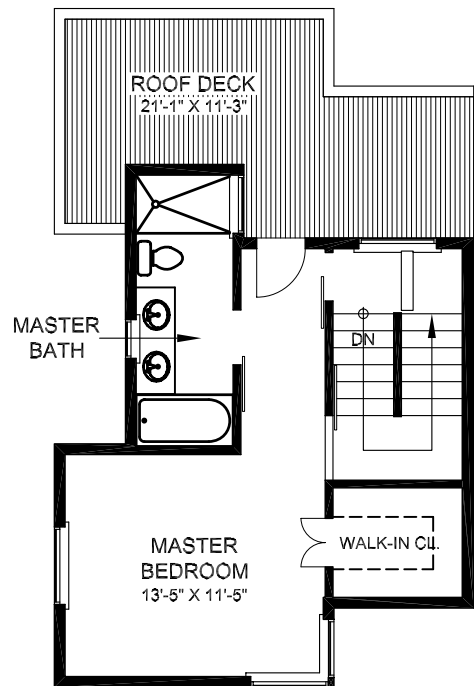

**GROUND FLOOR PLAN**

**FIRST FLOOR PLAN**

**SECOND FLOOR PLAN**

**THIRD FLOOR PLAN**

**5926 C CALIFORNIA AVENUE SW, SEATTLE, WA 98116**  
**1,812 SQ. FT.**