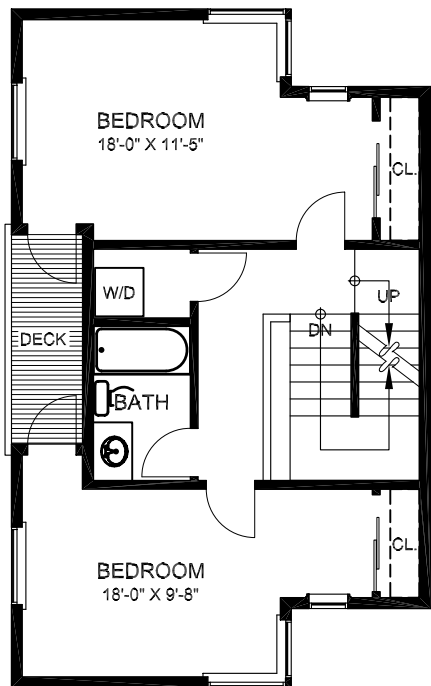

**GROUND FLOOR PLAN**

**FIRST FLOOR PLAN**

**SECOND FLOOR PLAN**

**THIRD FLOOR PLAN**

**5926 C CALIFORNIA AVENUE SW, SEATTLE, WA 98116**  
**1,812 SQ. FT.**