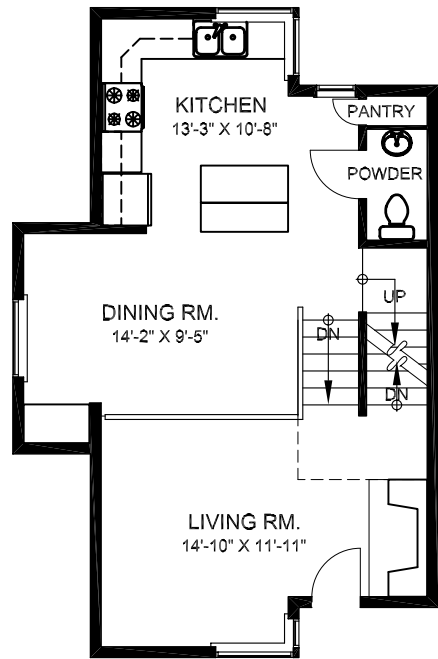

**GROUND FLOOR PLAN**

**FIRST FLOOR PLAN**

**SECOND FLOOR PLAN**

**THIRD FLOOR PLAN**

**5926 C CALIFORNIA AVENUE SW, SEATTLE, WA 98116**  
**1,812 SQ. FT.**